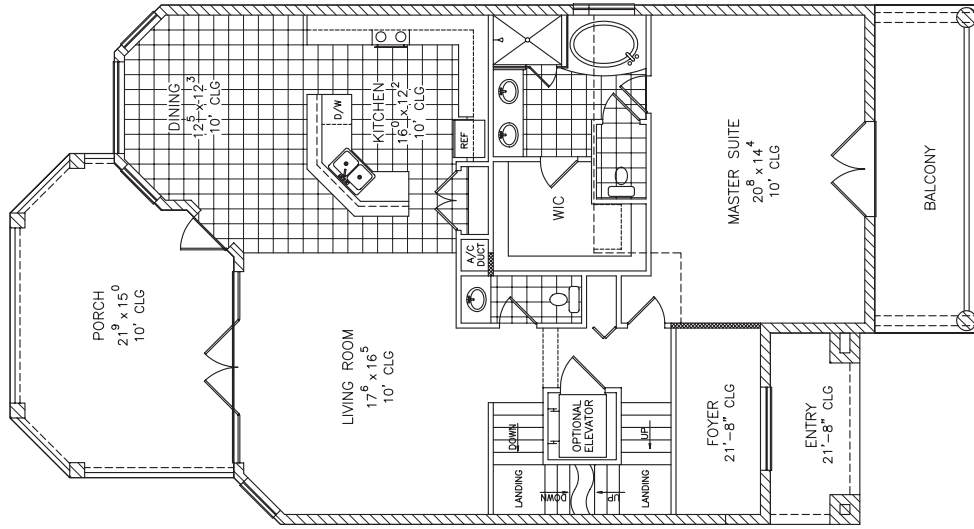

1st LIVING	1141 sf
1st PORCH	280 sf
1st GARAGE	503 sf
1st ENTRY	77 sf
2nd LIVING	1508 sf
2nd PORCH	280 sf
2nd BALCONY	134 sf
3rd LIVING	1987 sf
3rd PORCH	280 sf
TOTAL OVERALL	5320 sf

”THE OCEAN PALACE”

Dimensions 34' - 10" x 63'

STOUGHTON & DURAN CUSTOM HOMES • 386.627.8993 • stoughtondurancustomhomes.com
CGC 047560

THIS IS AN ARTIST'S CONCEPTION AND MAY VARY FROM THE COMPLETED PRODUCT, DIMENSIONS ARE APPROXIMATE AND SUBJECT TO CHANGE, SOME OPTIONS MAY BE SHOWN WHICH ARE NOT INCLUDED IN THE BASE PRICE, COPYRIGHT STOUGHTON & DURAN CUSTOM HOMES 2015