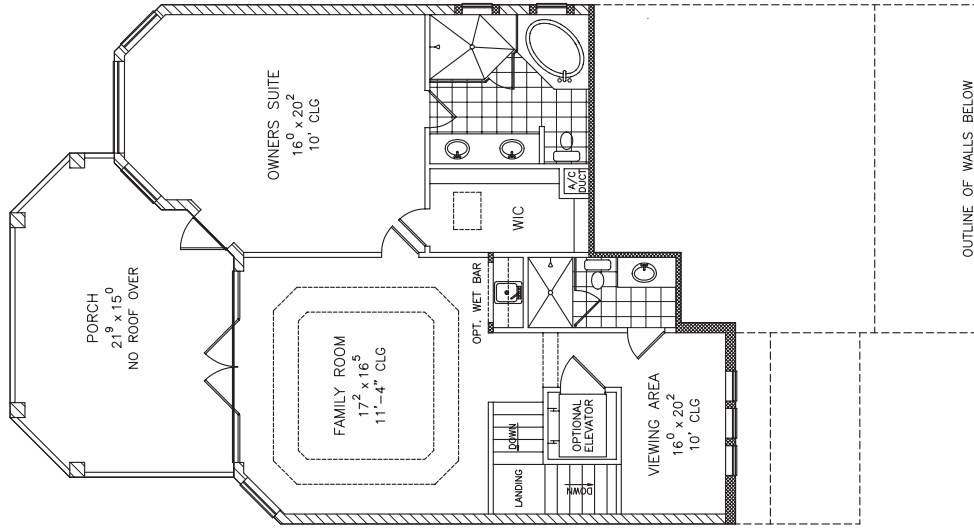

OCEAN SERIES
"THE OCEAN PALACE"

STOUGHTON & DURAN CUSTOM HOMES • 386.627.8993 • stoughtondurancustomhomes.com
CGC 047560

THIS IS AN ARTIST'S CONCEPTION AND MAY VARY FROM THE COMPLETED PRODUCT, DIMENSIONS ARE APPROXIMATE AND SUBJECT TO CHANGE,
SOME OPTIONS MAY BE SHOWN WHICH ARE NOT INCLUDED IN THE BASE PRICE, COPYRIGHT STOUGHTON & DURAN CUSTOM HOMES 2015

1st LIVING	1141 sf
1st PORCH	280 sf
1st GARAGE	503 sf
1st ENTRY	77 sf
2nd LIVING	1508 sf
2nd PORCH	280 sf
2nd BALCONY	134 sf
3rd LIVING	1987 sf
3rd PORCH	280 sf
TOTAL OVERALL	5320 sf

”THE OCEAN PALACE”

Dimensions 34' - 10" x 63'

STOUGHTON & DURAN CUSTOM HOMES • 386.627.8993 • stoughtondurancustomhomes.com
CGC 047560

THIS IS AN ARTIST'S CONCEPTION AND MAY VARY FROM THE COMPLETED PRODUCT, DIMENSIONS ARE APPROXIMATE AND SUBJECT TO CHANGE, SOME OPTIONS MAY BE SHOWN WHICH ARE NOT INCLUDED IN THE BASE PRICE, COPYRIGHT STOUGHTON & DURAN CUSTOM HOMES 2015