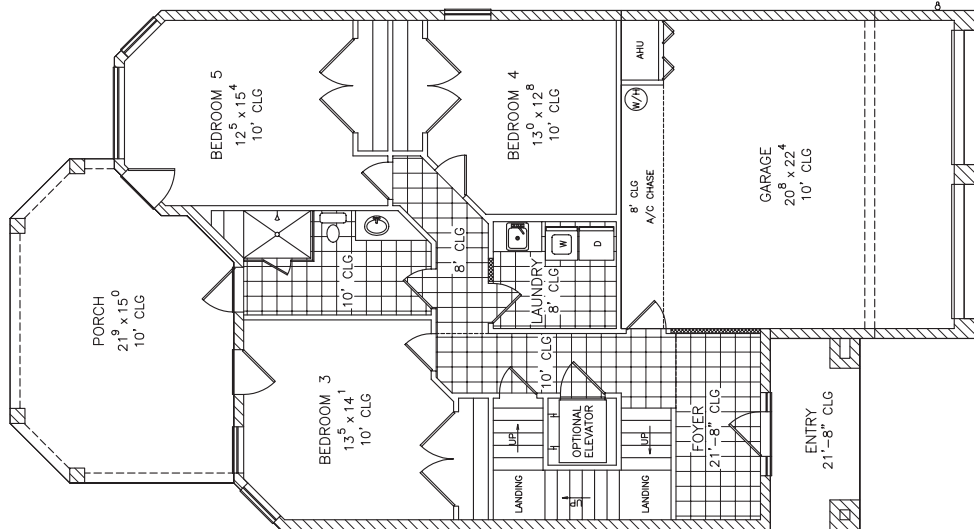

1st LIVING	1141 sf
1st PORCH	280 sf
1st GARAGE	503 sf
1st ENTRY	77 sf
2nd LIVING	1508 sf
2nd PORCH	280 sf
2nd BALCONY	134 sf
3rd LIVING	1987 sf
3rd PORCH	280 sf
TOTAL OVERALL	5320 sf

”THE OCEAN PALACE”

Dimensions 34' - 10" x 63'

STOUGHTON & DURAN CUSTOM HOMES • 386.627.8993 • stoughtondurancustomhomes.com
CGC 047560

THIS IS AN ARTIST'S CONCEPTION AND MAY VARY FROM THE COMPLETED PRODUCT, DIMENSIONS ARE APPROXIMATE AND SUBJECT TO CHANGE, SOME OPTIONS MAY BE SHOWN WHICH ARE NOT INCLUDED IN THE BASE PRICE, COPYRIGHT STOUGHTON & DURAN CUSTOM HOMES 2015