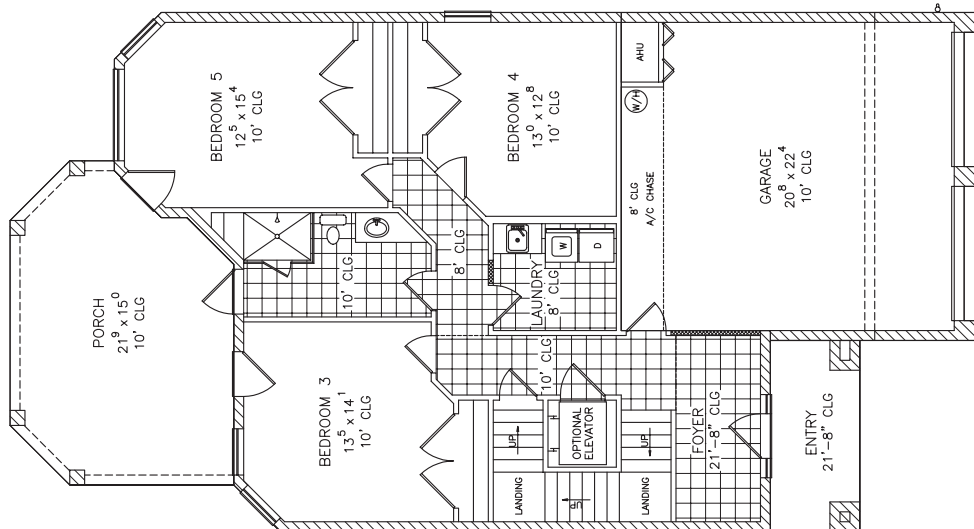

OCEAN SERIES
"THE ISLAND DREAM"

STOUGHTON & DURAN CUSTOM HOMES • 386.627.8993 • stoughtondurancustomhomes.com

CGC 047560

THIS IS AN ARTIST'S CONCEPTION AND MAY VARY FROM THE COMPLETED PRODUCT, DIMENSIONS ARE APPROXIMATE AND SUBJECT TO CHANGE, SOME OPTIONS MAY BE SHOWN WHICH ARE NOT INCLUDED IN THE BASE PRICE, COPYRIGHT STOUGHTON & DURAN CUSTOM HOMES 2015

1st LIVING	1141 sf
1st PORCH	280 sf
1st GARAGE	503 sf
1st ENTRY	77 sf
2nd LIVING	1508 sf
2nd PORCH	280 sf
2nd BALCONY	154 sf
3rd LIVING	1987 sf
3rd PORCH	280 sf
TOTAL OVERALL	5320 sf

”THE ISLAND DREAM”

Dimensions 34' - 10" x 63'

STOUGHTON & DURAN CUSTOM HOMES • 386.627.8993 • stoughtondurancustomhomes.com
CGC 047560

THIS IS AN ARTIST'S CONCEPTION AND MAY VARY FROM THE COMPLETED PRODUCT, DIMENSIONS ARE APPROXIMATE AND SUBJECT TO CHANGE, SOME OPTIONS MAY BE SHOWN WHICH ARE NOT INCLUDED IN THE BASE PRICE, COPYRIGHT STOUGHTON & DURAN CUSTOM HOMES 2015