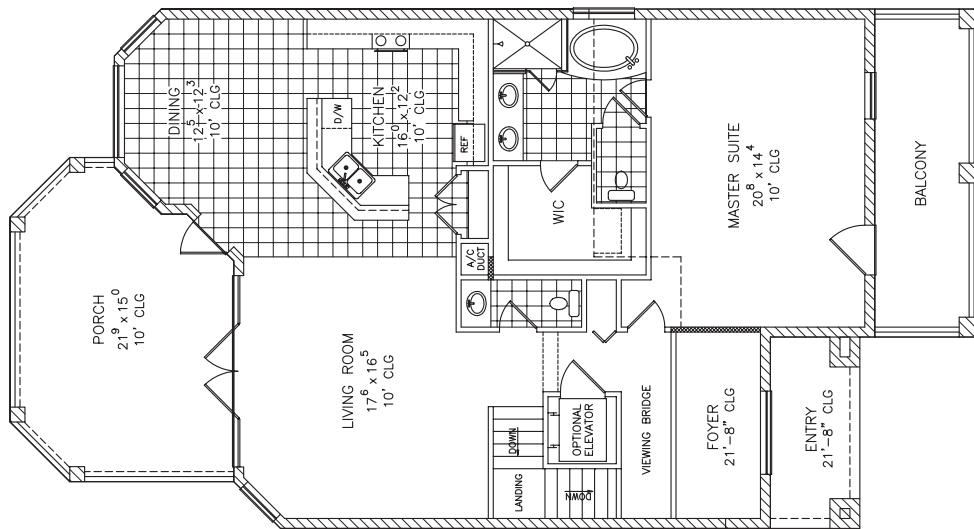

OCEAN SERIES
"THE ISLAND DREAM"

STOUGHTON & DURAN CUSTOM HOMES • 386.627.8993 • stoughtondurancustomhomes.com

CGC 047560

THIS IS AN ARTIST'S CONCEPTION AND MAY VARY FROM THE COMPLETED PRODUCT, DIMENSIONS ARE APPROXIMATE AND SUBJECT TO CHANGE, SOME OPTIONS MAY BE SHOWN WHICH ARE NOT INCLUDED IN THE BASE PRICE, COPYRIGHT STOUGHTON & DURAN CUSTOM HOMES 2015

1st LIVING	1141 sf
1st PORCH	280 sf
1st GARAGE	503 sf
1st ENTRY	77 sf
2nd LIVING	1508 sf
2nd PORCH	280 sf
2nd BALCONY	154 sf
3rd LIVING	1987 sf
3rd PORCH	280 sf
TOTAL OVERALL	5320 sf

”THE ISLAND DREAM”

Dimensions 34' - 10" x 63'

STOUGHTON & DURAN CUSTOM HOMES • 386.627.8993 • stoughtondurancustomhomes.com
CGC 047560

THIS IS AN ARTIST'S CONCEPTION AND MAY VARY FROM THE COMPLETED PRODUCT, DIMENSIONS ARE APPROXIMATE AND SUBJECT TO CHANGE, SOME OPTIONS MAY BE SHOWN WHICH ARE NOT INCLUDED IN THE BASE PRICE, COPYRIGHT STOUGHTON & DURAN CUSTOM HOMES 2015