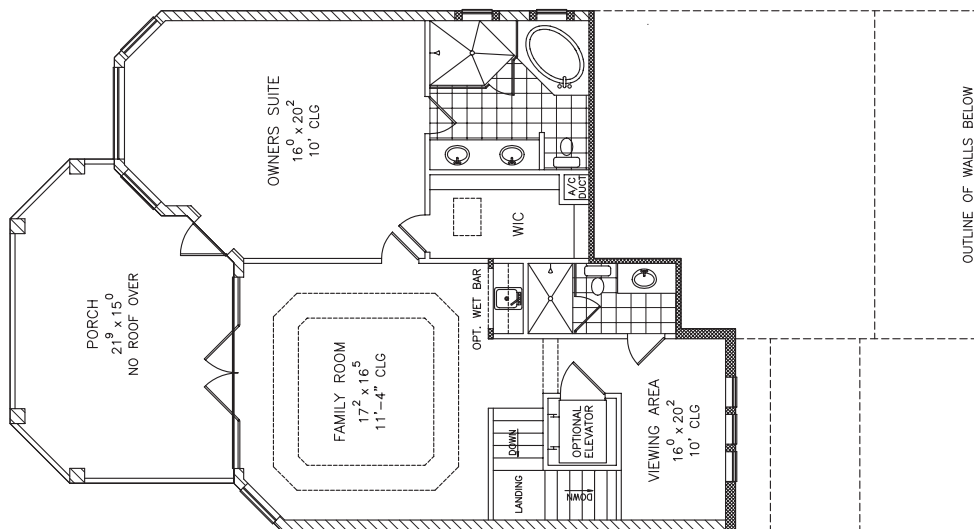

OCEAN SERIES
"THE ISLAND DREAM"

STOUGHTON & DURAN CUSTOM HOMES • 386.627.8993 • stoughtondurancustomhomes.com

CGC 047560

THIS IS AN ARTIST'S CONCEPTION AND MAY VARY FROM THE COMPLETED PRODUCT, DIMENSIONS ARE APPROXIMATE AND SUBJECT TO CHANGE, SOME OPTIONS MAY BE SHOWN WHICH ARE NOT INCLUDED IN THE BASE PRICE, COPYRIGHT STOUGHTON & DURAN CUSTOM HOMES 2015

1st LIVING	1141 sf
1st PORCH	280 sf
1st GARAGE	503 sf
1st ENTRY	77 sf
2nd LIVING	1508 sf
2nd PORCH	280 sf
2nd BALCONY	154 sf
3rd LIVING	1987 sf
3rd PORCH	280 sf
TOTAL OVERALL	5320 sf

”THE ISLAND DREAM”

Dimensions 34' - 10" x 63'

STOUGHTON & DURAN CUSTOM HOMES • 386.627.8993 • stoughtondurancustomhomes.com
CGC 047560

THIS IS AN ARTIST'S CONCEPTION AND MAY VARY FROM THE COMPLETED PRODUCT, DIMENSIONS ARE APPROXIMATE AND SUBJECT TO CHANGE, SOME OPTIONS MAY BE SHOWN WHICH ARE NOT INCLUDED IN THE BASE PRICE, COPYRIGHT STOUGHTON & DURAN CUSTOM HOMES 2015