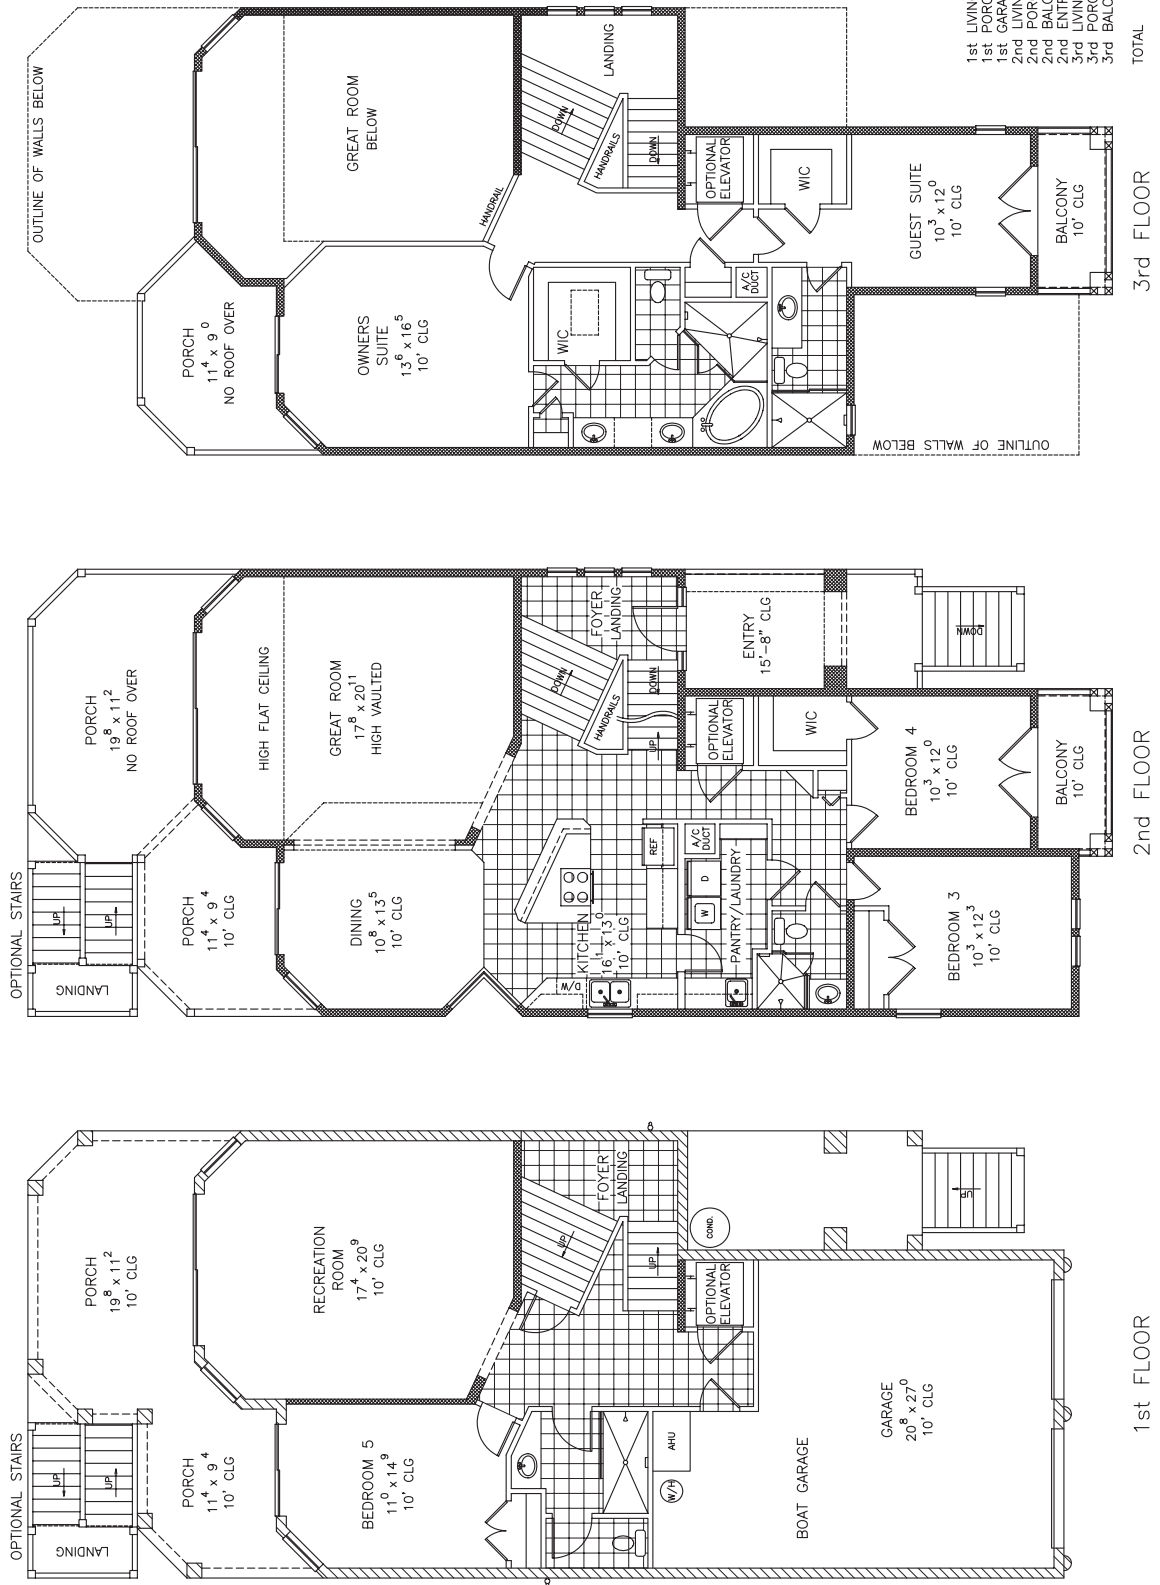

ISLAND SERIES  
"THE SHORE LINE"

ORIGINAL DESIGN BY  
FLOREZ & FLOREZ

STOUGHTON & DURAN CUSTOM HOMES • 386.627.8993 • [stoughtondurancustomhomes.com](http://stoughtondurancustomhomes.com)  
CGC 047560

THIS IS AN ARTIST'S CONCEPTION AND MAY VARY FROM THE COMPLETED PRODUCT, DIMENSIONS ARE APPROXIMATE AND SUBJECT TO CHANGE,  
SOME OPTIONS MAY BE SHOWN WHICH ARE NOT INCLUDED IN THE BASE PRICE, COPYRIGHT STOUGHTON & DURAN CUSTOM HOMES 2015

Dimensions 30' x 70'

”THE SHORE LINE”

STOUGHTON & DURAN CUSTOM HOMES • 386.627.8993 • stoughtondurancustomhomes.com  
CGC 047560

THIS IS AN ARTIST'S CONCEPTION AND MAY VARY FROM THE COMPLETED PRODUCT, DIMENSIONS ARE APPROXIMATE AND SUBJECT TO CHANGE, SOME OPTIONS MAY BE SHOWN WHICH ARE NOT INCLUDED IN THE BASE PRICE, COPYRIGHT STOUGHTON & DURAN CUSTOM HOMES 2015