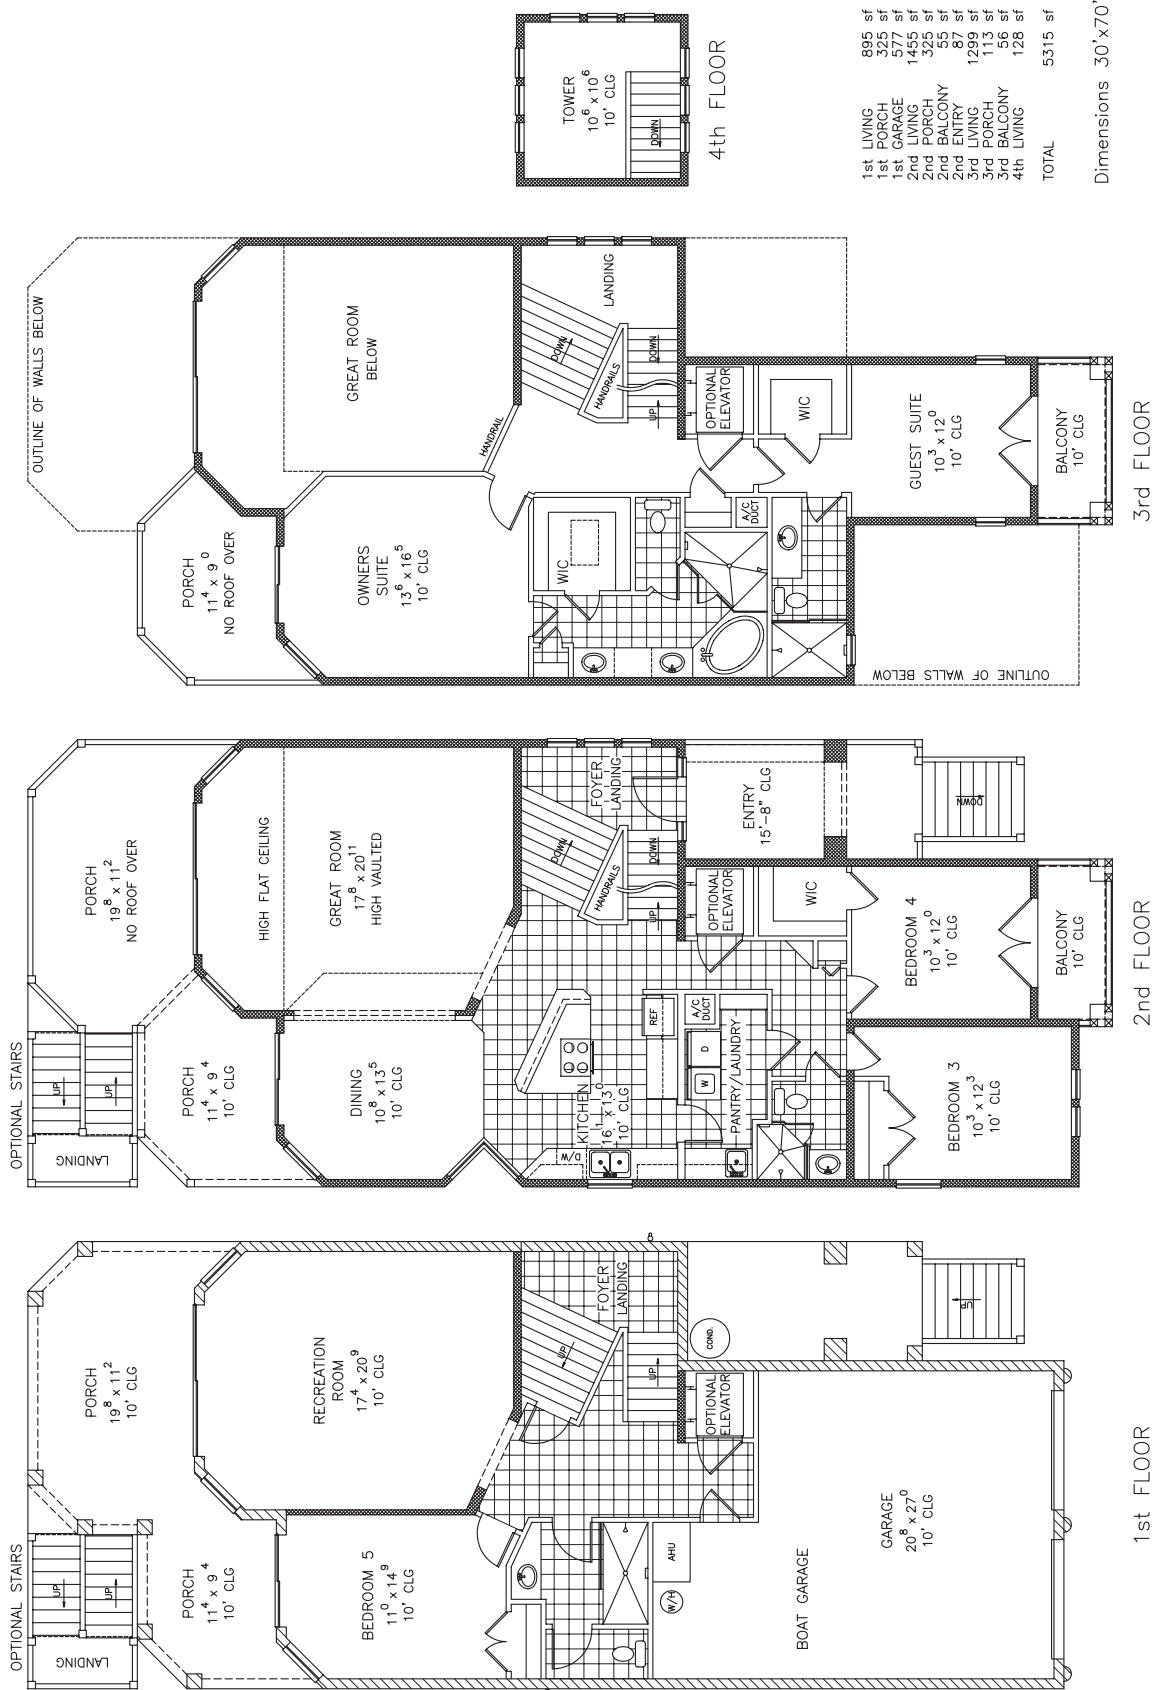

ISLAND SERIES
"THE OCEAN BREEZE"

ORIGINAL DESIGN BY
FLOREZ & FLOREZ

STOUGHTON & DURAN CUSTOM HOMES • 386.627.8993 • stoughtondurancustomhomes.com
CGC 047560

THIS IS AN ARTIST'S CONCEPTION AND MAY VARY FROM THE COMPLETED PRODUCT, DIMENSIONS ARE APPROXIMATE AND SUBJECT TO CHANGE,
SOME OPTIONS MAY BE SHOWN WHICH ARE NOT INCLUDED IN THE BASE PRICE, COPYRIGHT STOUGHTON & DURAN CUSTOM HOMES 2015

1st LIVING	895 sf
1st PORCH	325 sf
1st GARAGE	577 sf
2nd LIVING	1455 sf
2nd PORCH	325 sf
2nd BALCONY	55 sf
2nd ENTRY	87 sf
3rd LIVING	1299 sf
3rd PORCH	113 sf
3rd BALCONY	56 sf
4th LIVING	128 sf
TOTAL	5315 sf