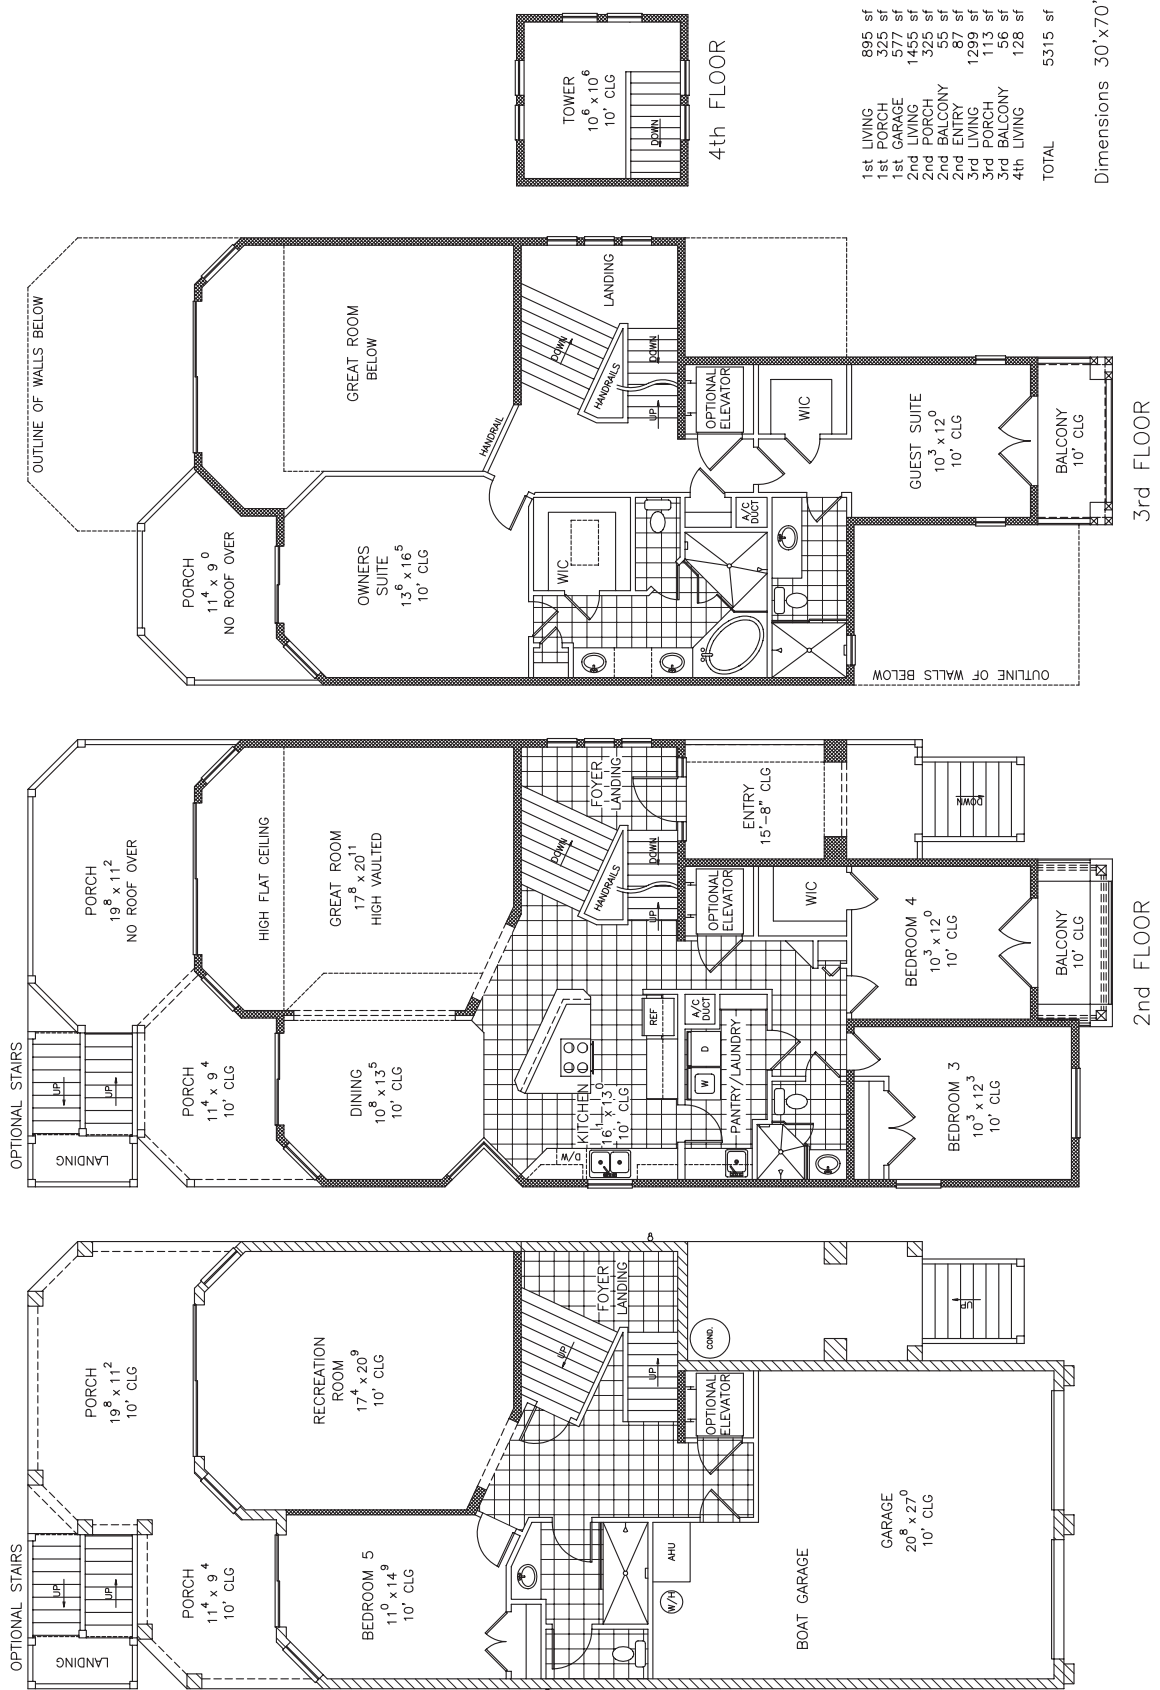

ISLAND SERIES
"THE ISLAND LOOKOUT"

ORIGINAL DESIGN BY
FLOREZ & FLOREZ

STOUGHTON & DURAN CUSTOM HOMES • 386.627.8993 • stoughtondurancustomhomes.com

CGC 047560

THIS IS AN ARTIST'S CONCEPTION AND MAY VARY FROM THE COMPLETED PRODUCT, DIMENSIONS ARE APPROXIMATE AND SUBJECT TO CHANGE,
SOME OPTIONS MAY BE SHOWN WHICH ARE NOT INCLUDED IN THE BASE PRICE, COPYRIGHT STOUGHTON & DURAN CUSTOM HOMES 2015

1st LIVING	895 sf
1st PORCH	325 sf
1st GARAGE	577 sf
2nd LIVING	1455 sf
2nd PORCH	325 sf
2nd BALCONY	55 sf
2nd ENTRY	87 sf
3rd LIVING	1299 sf
3rd PORCH	113 sf
3rd BALCONY	56 sf
4th LIVING	128 sf
TOTAL	5315 sf

Dimensions 30'x70'

”THE ISLAND LOOKOUT”

STOUGHTON & DURAN CUSTOM HOMES • 386.627.8993 • stoughtondurancustomhomes.com
CGC 047360

THIS IS AN ARTIST'S CONCEPTION AND MAY VARY FROM THE COMPLETED PRODUCT, DIMENSIONS ARE APPROXIMATE AND SUBJECT TO CHANGE, SOME OPTIONS MAY BE SHOWN WHICH ARE NOT INCLUDED IN THE BASE PRICE, COPYRIGHT STOUGHTON & DURAN CUSTOM HOMES 2015