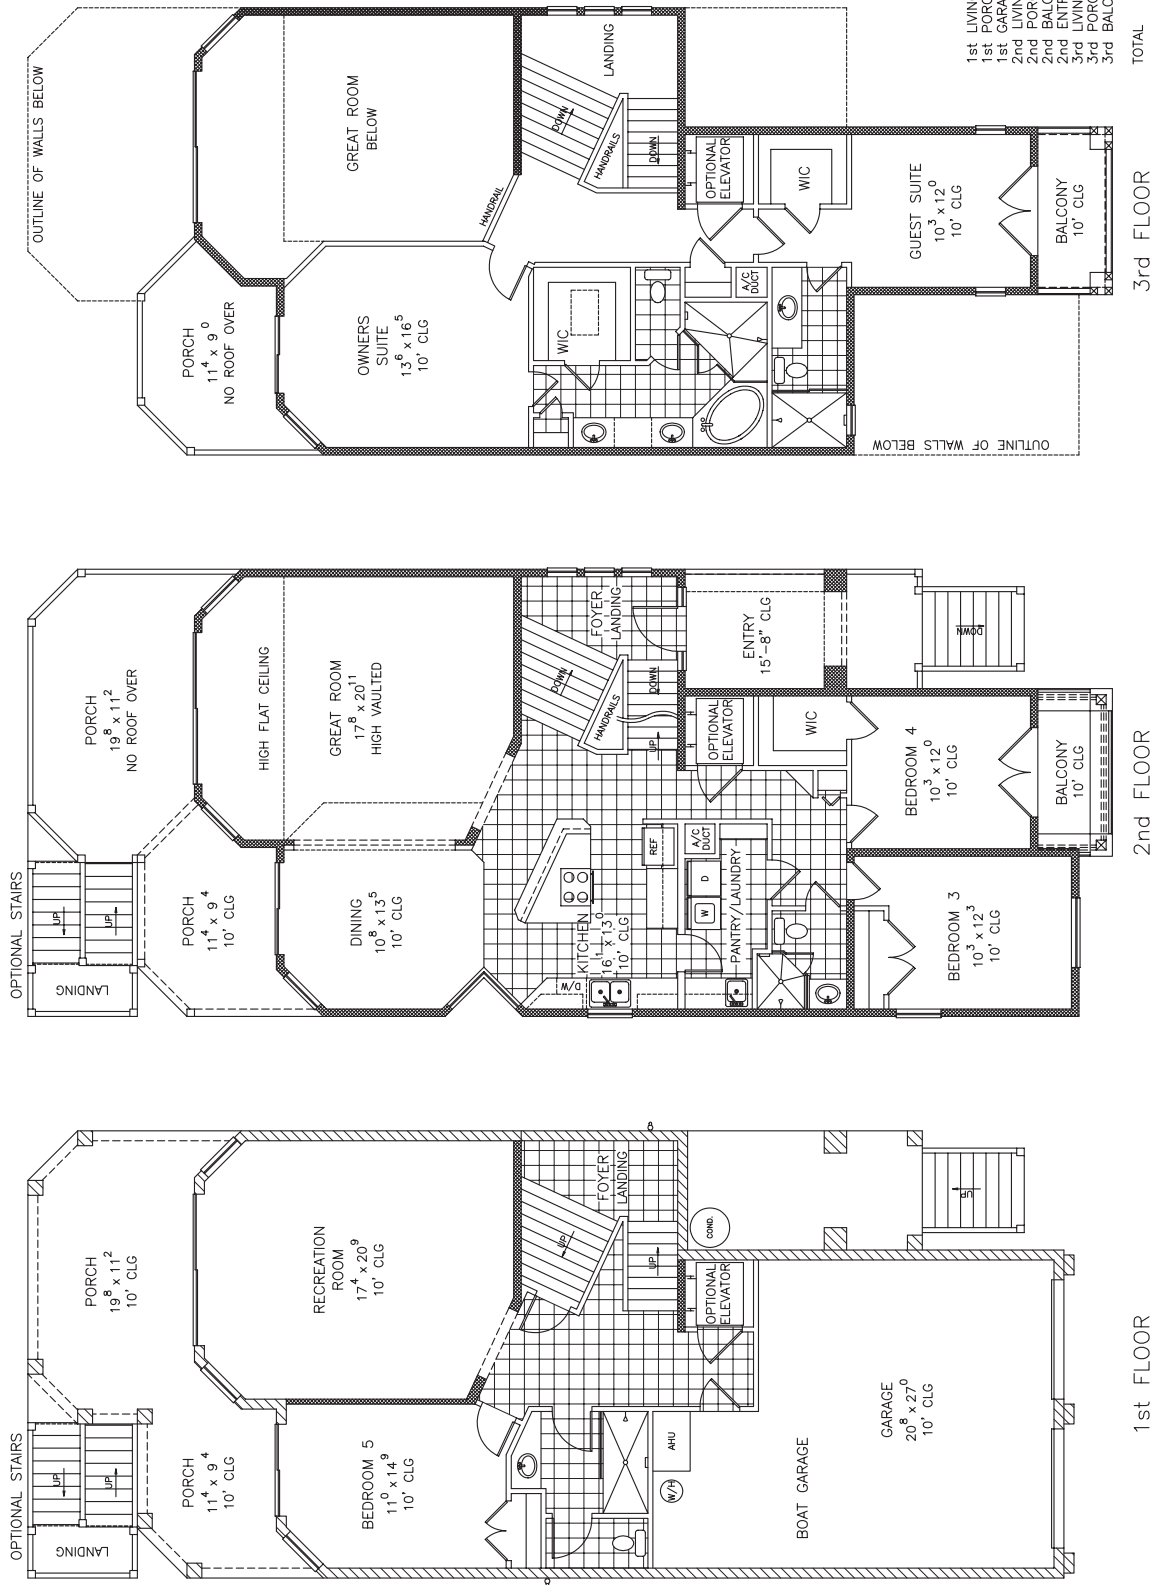

ISLAND SERIES
"THE CAPTAINS WATCH"

ORIGINAL DESIGN BY
FLOREZ & FLOREZ

STOUGHTON & DURAN CUSTOM HOMES • 386.627.8993 • stoughtondurancustomhomes.com

CGC 047560

THIS IS AN ARTIST'S CONCEPTION AND MAY VARY FROM THE COMPLETED PRODUCT, DIMENSIONS ARE APPROXIMATE AND SUBJECT TO CHANGE, SOME OPTIONS MAY BE SHOWN WHICH ARE NOT INCLUDED IN THE BASE PRICE, COPYRIGHT STOUGHTON & DURAN CUSTOM HOMES 2015

1st LIVING	895 sf
1st PORCH	325 sf
1st GARAGE	577 sf
2nd LIVING	1455 sf
2nd PORCH	325 sf
2nd BALCONY	85 sf
2nd LIVING	1290 sf
3rd PORCH	113 sf
3rd BALCONY	56 sf
TOTAL	5187 sf

Dimensions 30'x70'

”THE CAPTAINS WATCH”