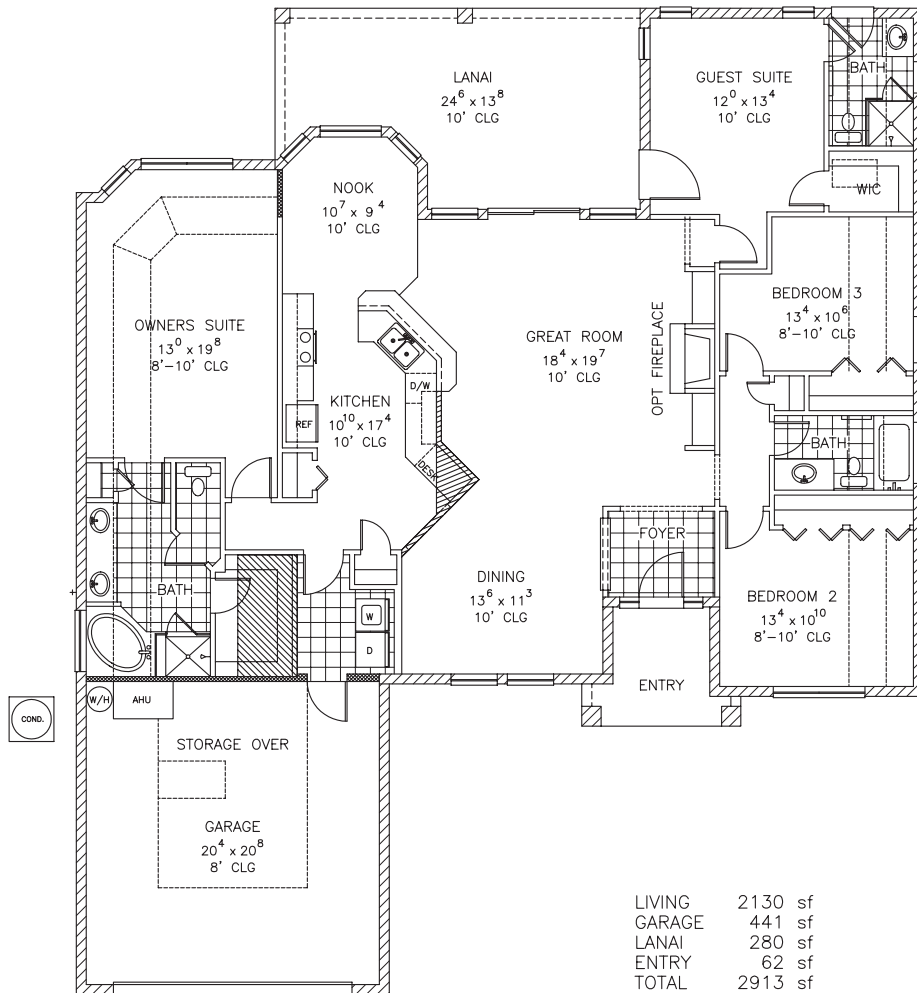

”THE WINDGATE”

Dimensions 56'-10"x66'-2"

STOUGHTON & DURAN CUSTOM HOMES • 386.627.8993 • stoughtondurancustomhomes.com

CGC 047560

THIS IS AN ARTIST'S CONCEPTION AND MAY VARY FROM THE COMPLETED PRODUCT, DIMENSIONS ARE APPROXIMATE AND SUBJECT TO CHANGE, SOME OPTIONS MAY BE SHOWN WHICH ARE NOT INCLUDED IN THE BASE PRICE, COPYRIGHT STOUGHTON & DURAN CUSTOM HOMES 2015