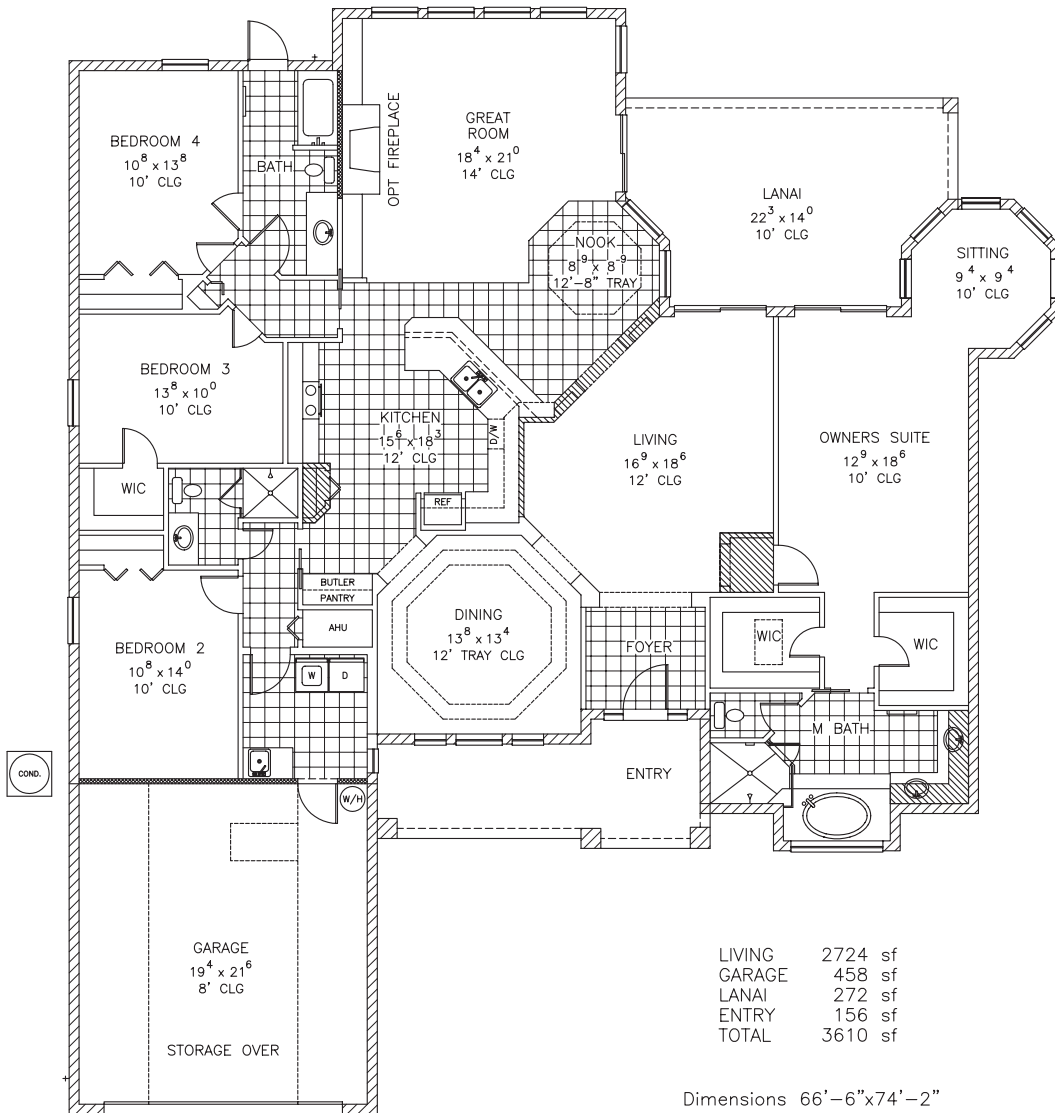

”THE ODYSSEY”

STOUGHTON & DURAN CUSTOM HOMES • 386.627.8993 • stoughtondurancustomhomes.com
CGC 047560

THIS IS AN ARTIST'S CONCEPTION AND MAY VARY FROM THE COMPLETED PRODUCT, DIMENSIONS ARE APPROXIMATE AND SUBJECT TO CHANGE, SOME OPTIONS MAY BE SHOWN WHICH ARE NOT INCLUDED IN THE BASE PRICE, COPYRIGHT STOUGHTON & DURAN CUSTOM HOMES 2015