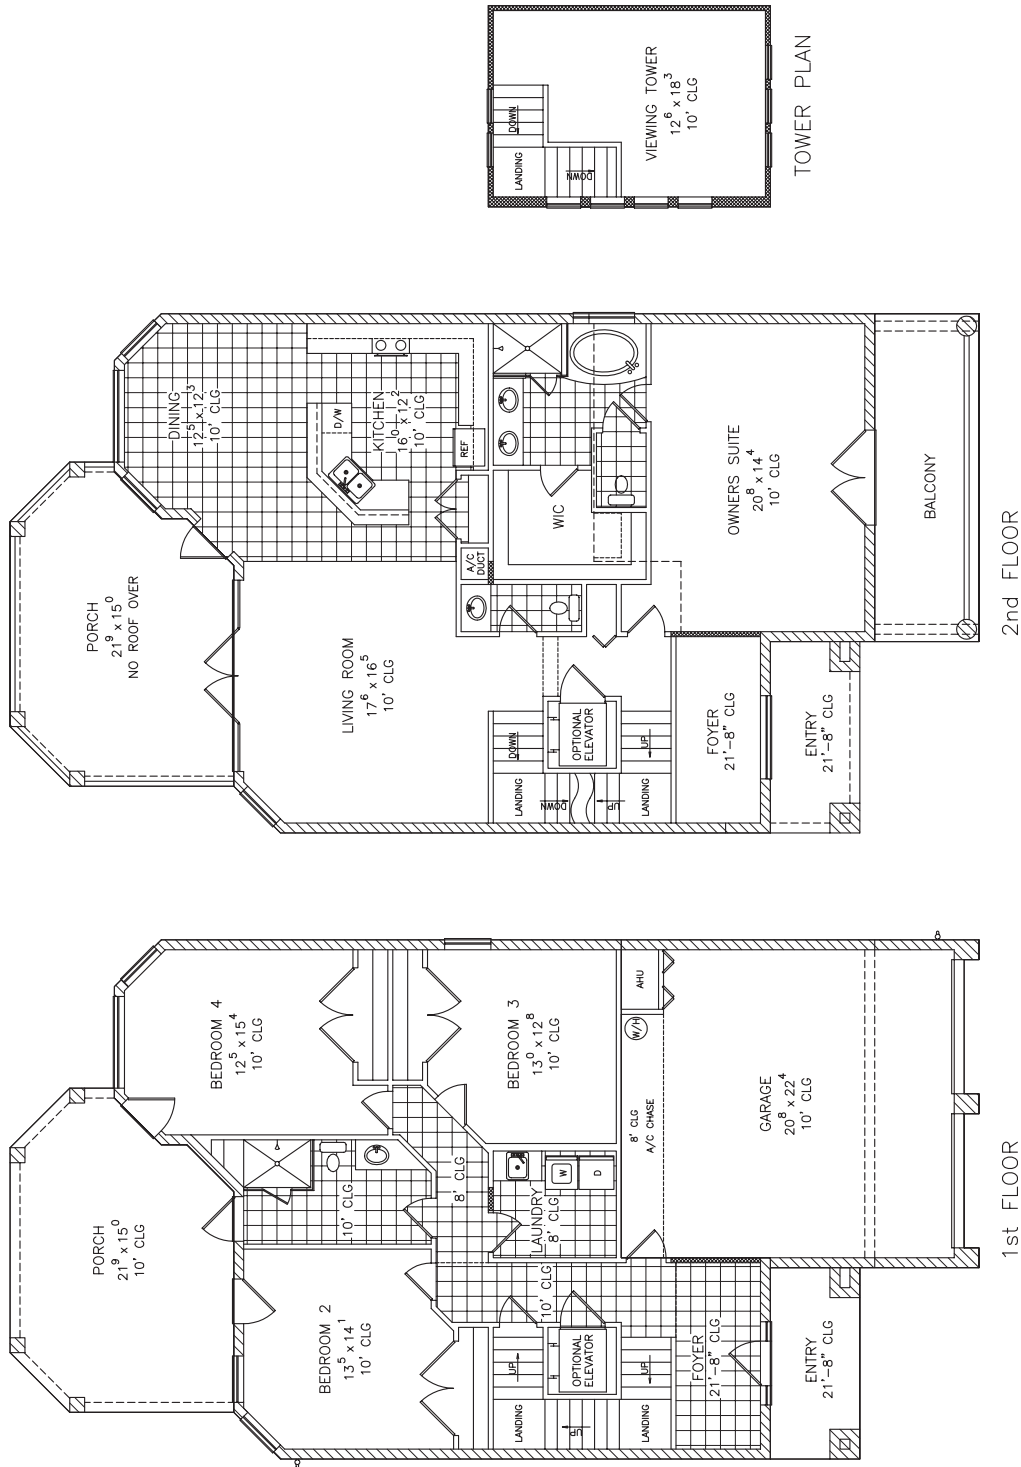

1st LIVING	1141 sf
1st PORCH	280 sf
1st GARAGE	503 sf
1st ENTRY	77 sf
2nd LIVING	1508 sf
2nd PORCH	280 sf
2nd BALCONY	124 sf
TOWER	255 sf
<b>TOTAL OVERALL</b>	<b>4198 sf</b>

# ”THE SEABREEZE”

Dimensions 34' - 10" x 63'

STOUGHTON & DURAN CUSTOM HOMES • 386.627.8993 • [stoughtondurancustomhomes.com](http://stoughtondurancustomhomes.com)  
CGC 047560

THIS IS AN ARTIST'S CONCEPTION AND MAY VARY FROM THE COMPLETED PRODUCT, DIMENSIONS ARE APPROXIMATE AND SUBJECT TO CHANGE, SOME OPTIONS MAY BE SHOWN WHICH ARE NOT INCLUDED IN THE BASE PRICE, COPYRIGHT STOUGHTON & DURAN CUSTOM HOMES 2015