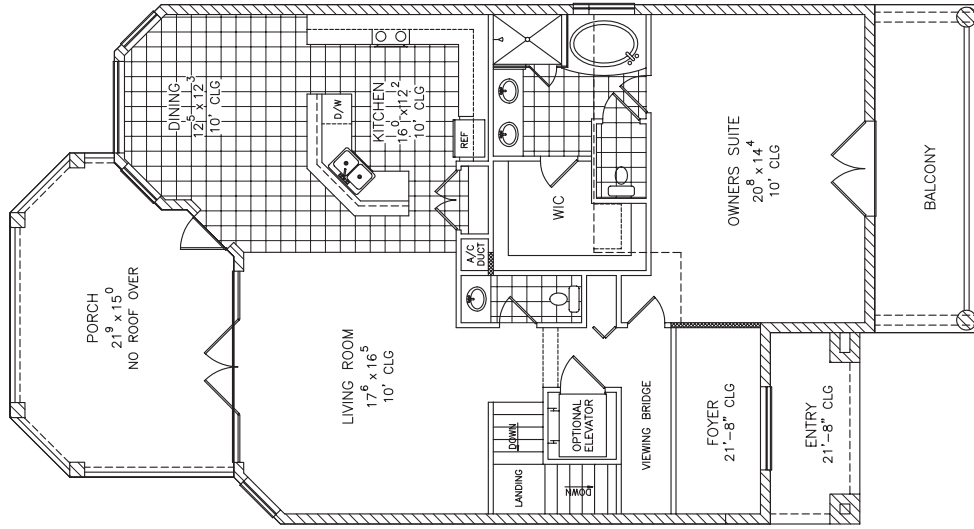

1st LIVING	1141 sf
1st PORCH	280 sf
1st GARAGE	503 sf
1st ENTRY	77 sf
2nd LIVING	1508 sf
2nd PORCH	280 sf
2nd BALCONY	134 sf
TOTAL OVERALL	3943 sf

Dimensions 34'-10" x 63'

"THE OCEAN VIEW"

STOUGHTON & DURAN CUSTOM HOMES • 386.627.8993 • stoughtondurancustomhomes.com