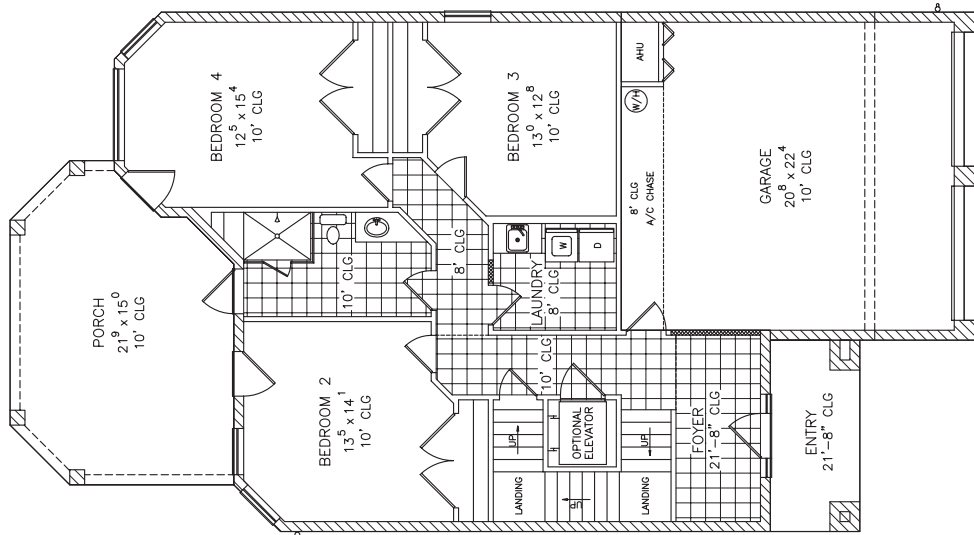

1st LIVING	1141 sf
1st PORCH	280 sf
1st GARAGE	503 sf
1st ENTRY	77 sf
2nd LIVING	1508 sf
2nd PORCH	280 sf
2nd BALCONY	134 sf
TOTAL OVERALL	3943 sf

Dimensions 34'-10" x 63'

"THE OCEAN VIEW"

STOUGHTON & DURAN CUSTOM HOMES • 386.627.8993 • stoughtondurancustomhomes.com