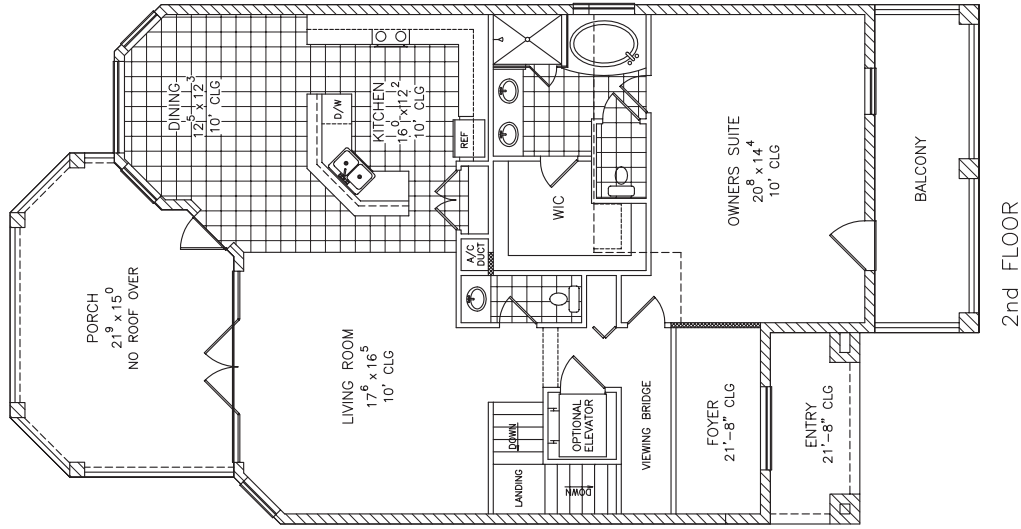

2nd FLOOR

1st FLOOR

1st LIVING	1141 sf
1st PORCH	280 sf
1st GARAGE	503 sf
1st ENTRY	77 sf
2nd LIVING	1508 sf
2nd PORCH	280 sf
2nd BALCONY	134 sf
TOTAL OVERALL	3943 sf

Dimensions 34'-10" x 63'

”THE HIGH TIDE”