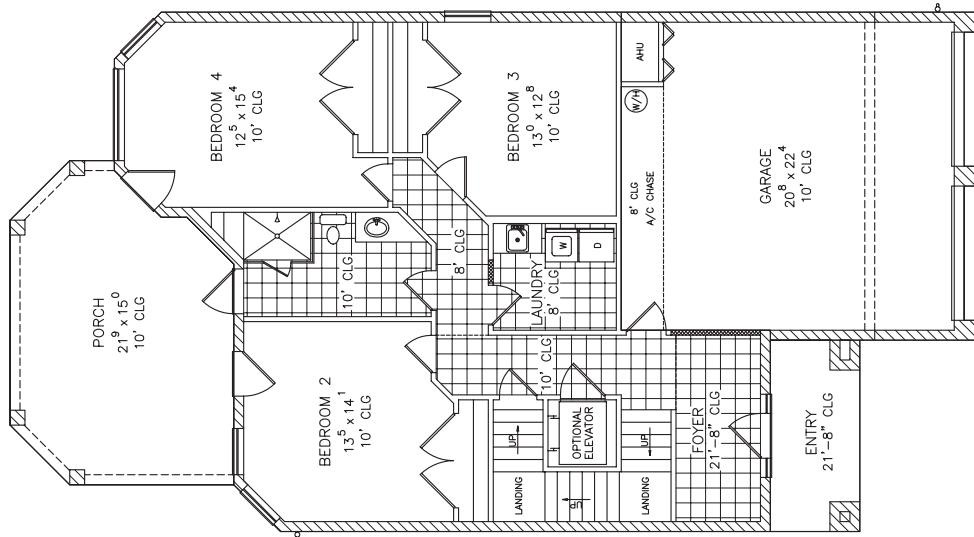

2nd FLOOR

1st FLOOR

1st LIVING	1141 sf
1st PORCH	280 sf
1st GARAGE	503 sf
1st ENTRY	77 sf
2nd LIVING	1508 sf
2nd PORCH	280 sf
2nd BALCONY	134 sf
TOTAL OVERALL	3943 sf

Dimensions 34'-10" x 63'

”THE HIGH TIDE”