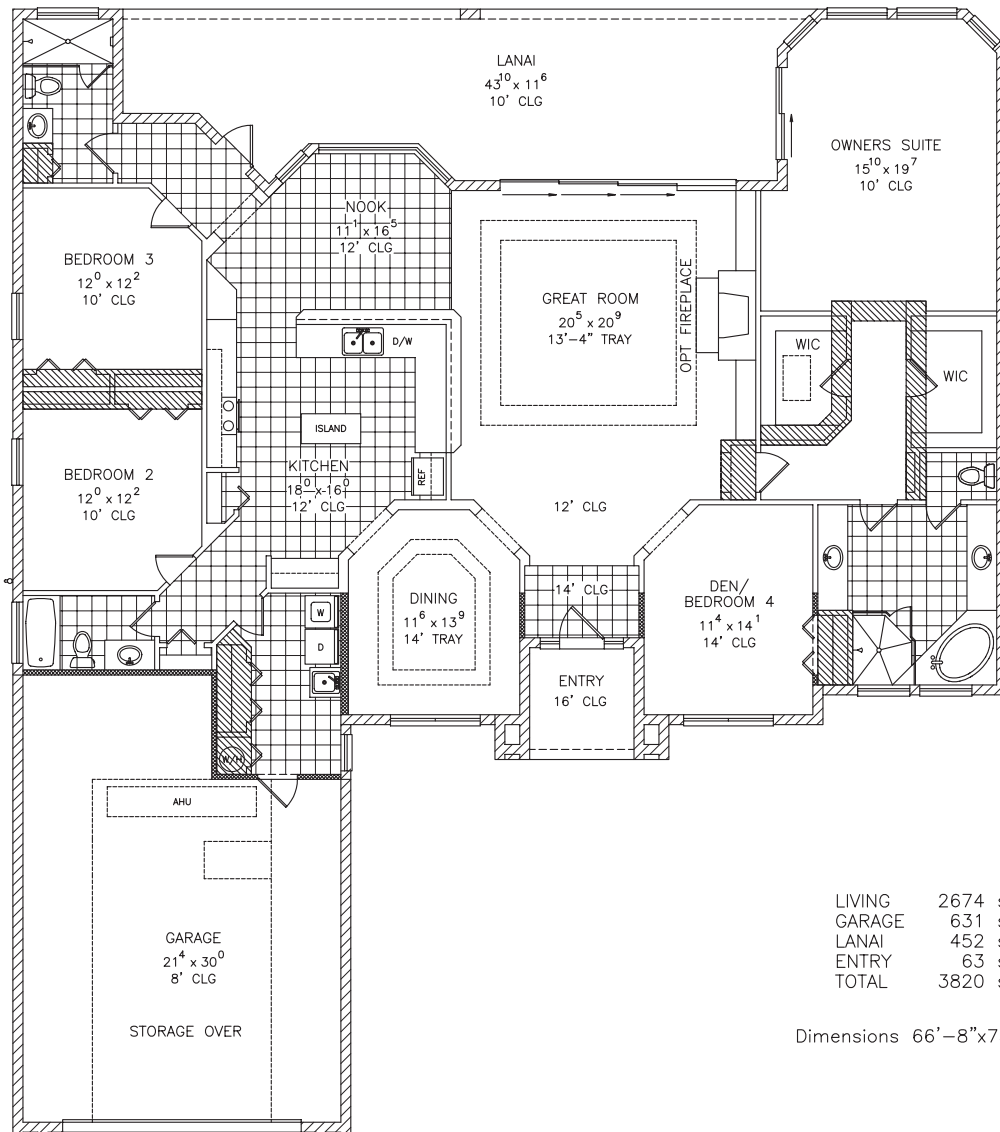

”THE KILLARNEY”

LIVING	2674 sf
GARAGE	631 sf
LANAI	452 sf
ENTRY	63 sf
TOTAL	3820 sf

Dimensions 66'-8"x75'-8"

STOUGHTON & DURAN CUSTOM HOMES • 386.627.8993 • stoughtondurancustomhomes.com
CGC 047560

THIS IS AN ARTIST'S CONCEPTION AND MAY VARY FROM THE COMPLETED PRODUCT, DIMENSIONS ARE APPROXIMATE AND SUBJECT TO CHANGE, SOME OPTIONS MAY BE SHOWN WHICH ARE NOT INCLUDED IN THE BASE PRICE, COPYRIGHT STOUGHTON & DURAN CUSTOM HOMES 2015