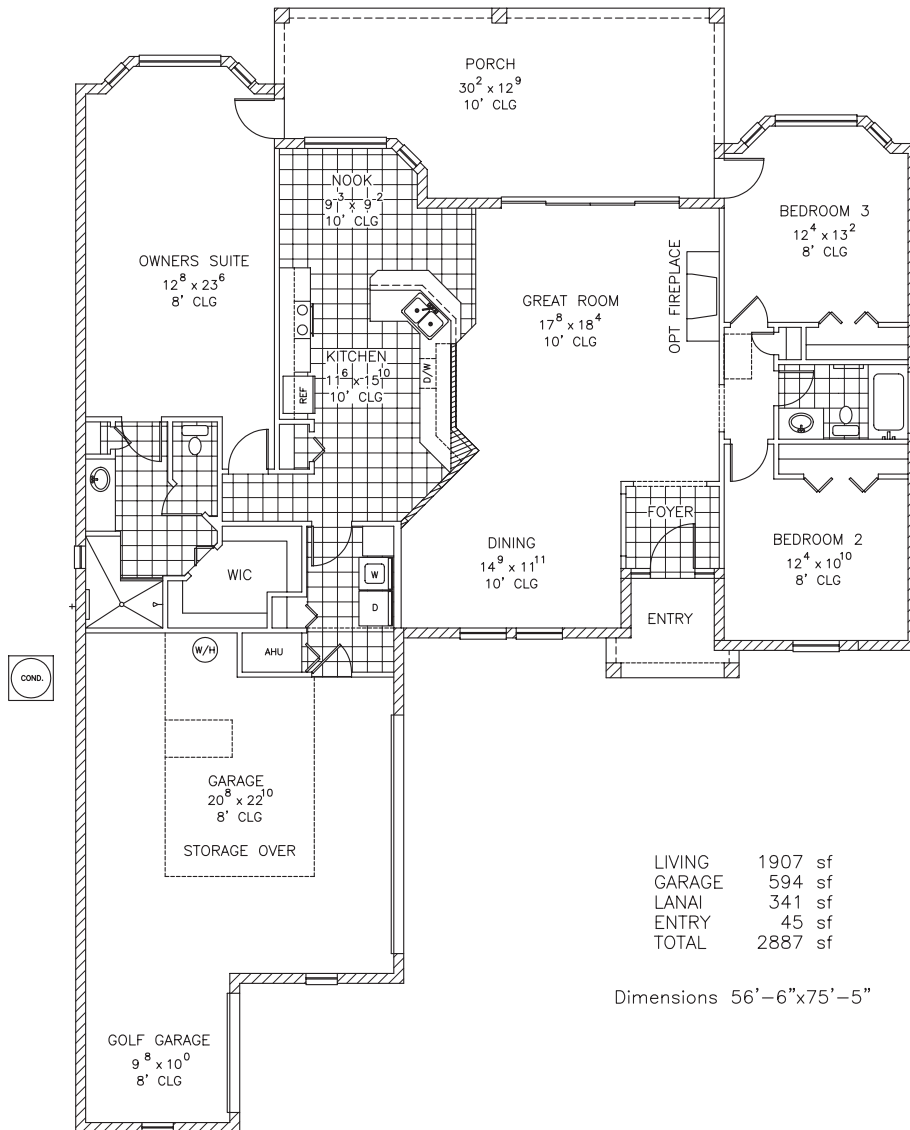

”THE WINDPARK III”

STOUGHTON & DURAN CUSTOM HOMES • 386.627.8993 • stoughtondurancustomhomes.com
 CGC 047560

THIS IS AN ARTIST'S CONCEPTION AND MAY VARY FROM THE COMPLETED PRODUCT, DIMENSIONS ARE APPROXIMATE AND SUBJECT TO CHANGE, SOME OPTIONS MAY BE SHOWN WHICH ARE NOT INCLUDED IN THE BASE PRICE, COPYRIGHT STOUGHTON & DURAN CUSTOM HOMES 2015