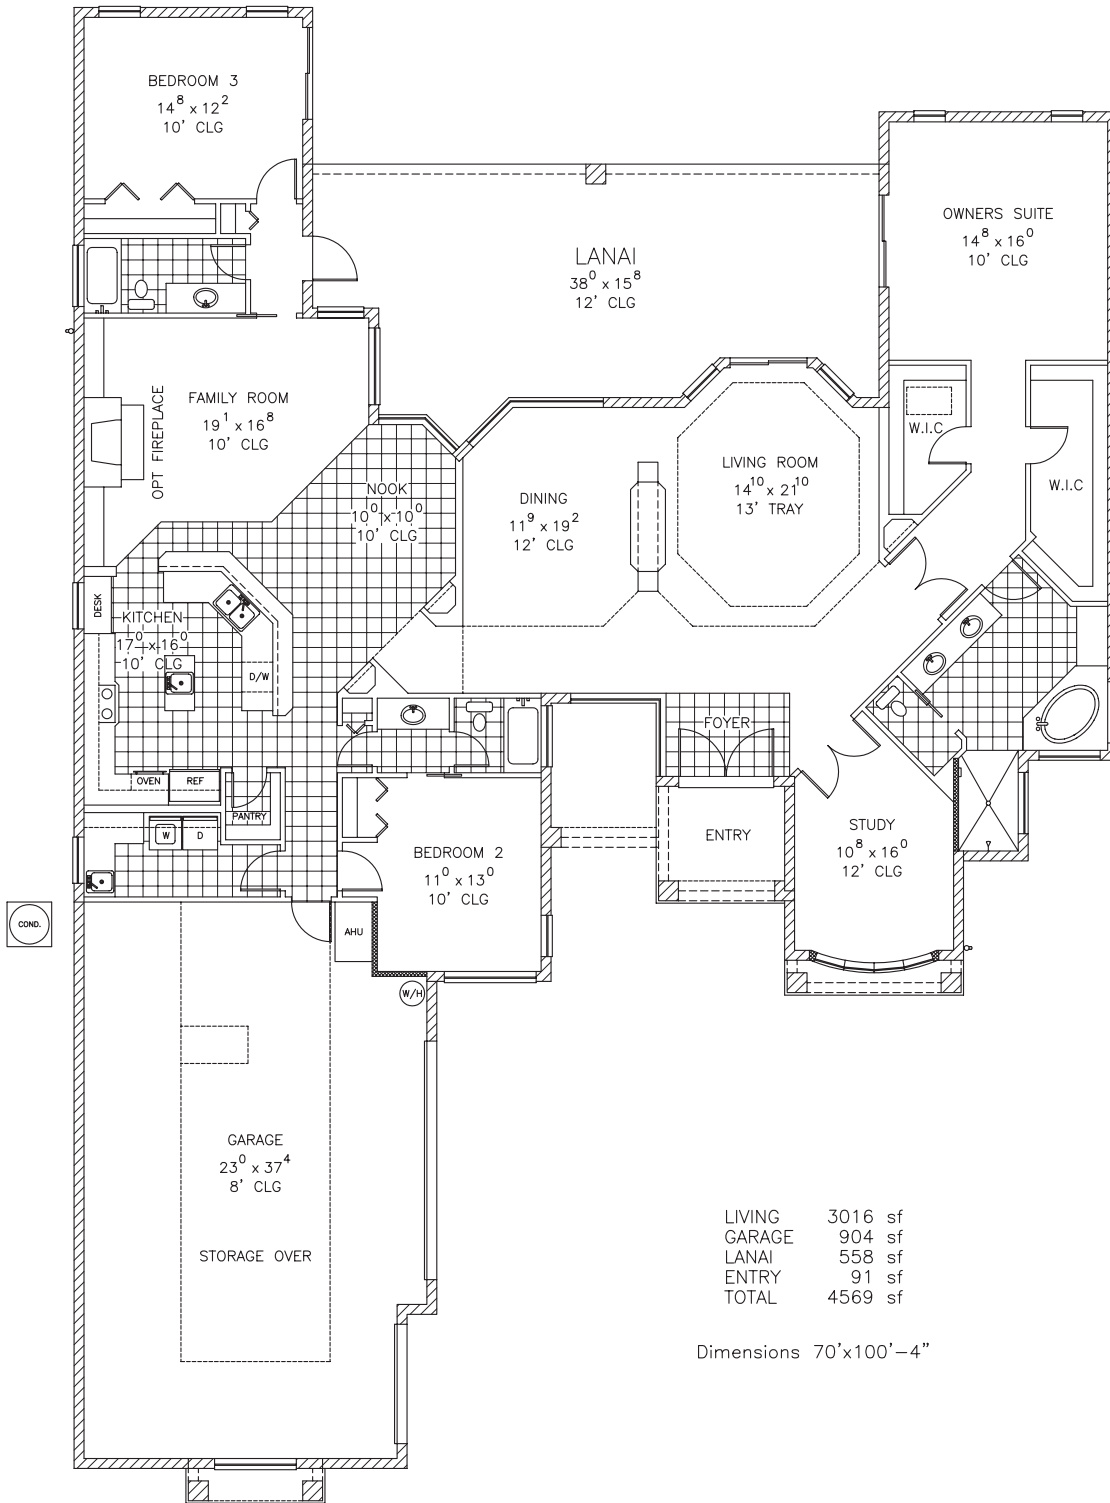

”THE TURNBERRY LANE”

STOUGHTON & DURAN CUSTOM HOMES • 386.627.8993 • stoughtondurancustomhomes.com

CGC 047560

THIS IS AN ARTIST'S CONCEPTION AND MAY VARY FROM THE COMPLETED PRODUCT, DIMENSIONS ARE APPROXIMATE AND SUBJECT TO CHANGE, SOME OPTIONS MAY BE SHOWN WHICH ARE NOT INCLUDED IN THE BASE PRICE, COPYRIGHT STOUGHTON & DURAN CUSTOM HOMES 2015