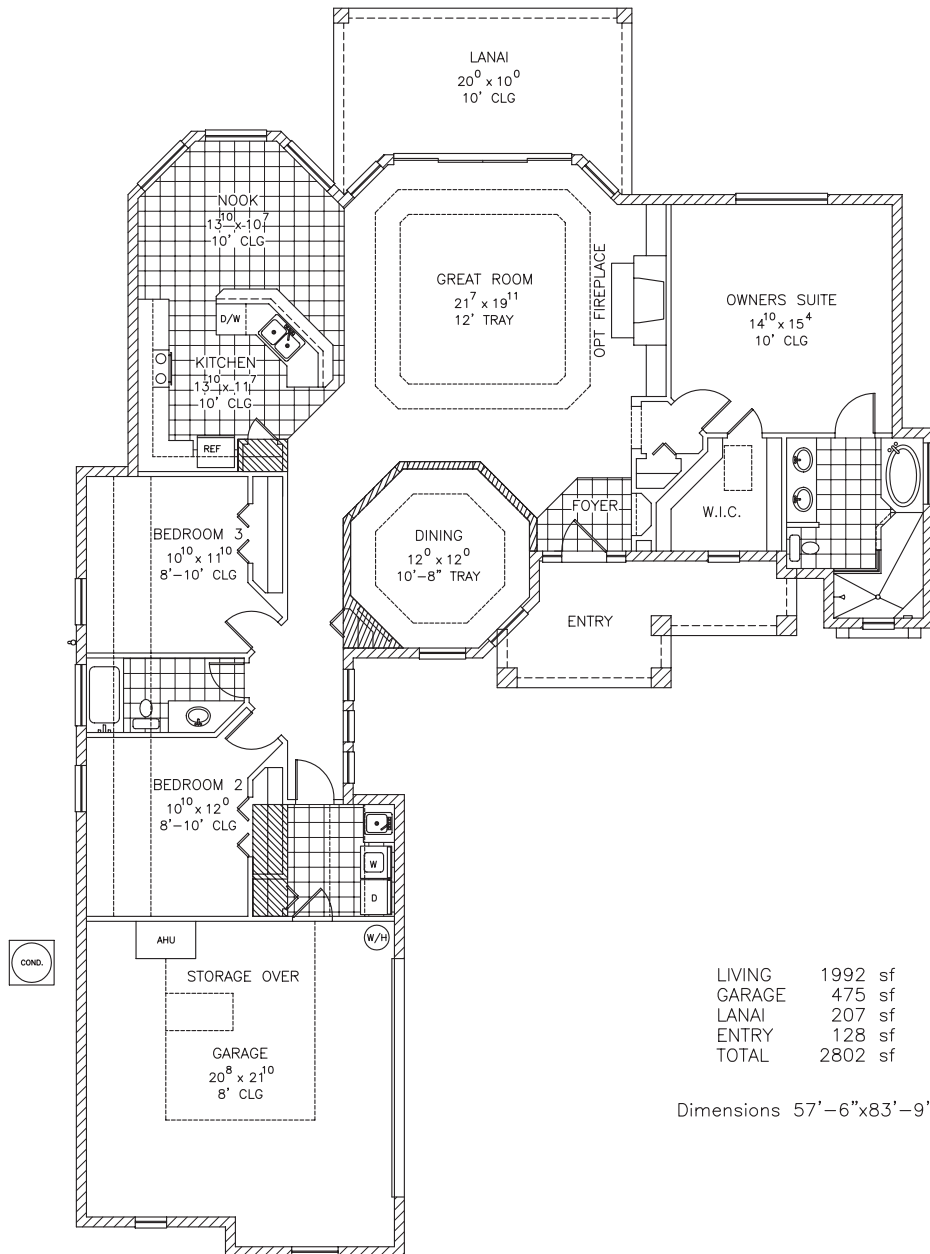

”THE KEY WEST”

LIVING	1992 sf
GARAGE	475 sf
LANAI	207 sf
ENTRY	128 sf
TOTAL	2802 sf

Dimensions 57'-6"x83'-9"

STOUGHTON & DURAN CUSTOM HOMES • 386.627.8993 • stoughtondurancustomhomes.com
CGC 047560

THIS IS AN ARTIST'S CONCEPTION AND MAY VARY FROM THE COMPLETED PRODUCT, DIMENSIONS ARE APPROXIMATE AND SUBJECT TO CHANGE, SOME OPTIONS MAY BE SHOWN WHICH ARE NOT INCLUDED IN THE BASE PRICE, COPYRIGHT STOUGHTON & DURAN CUSTOM HOMES 2015