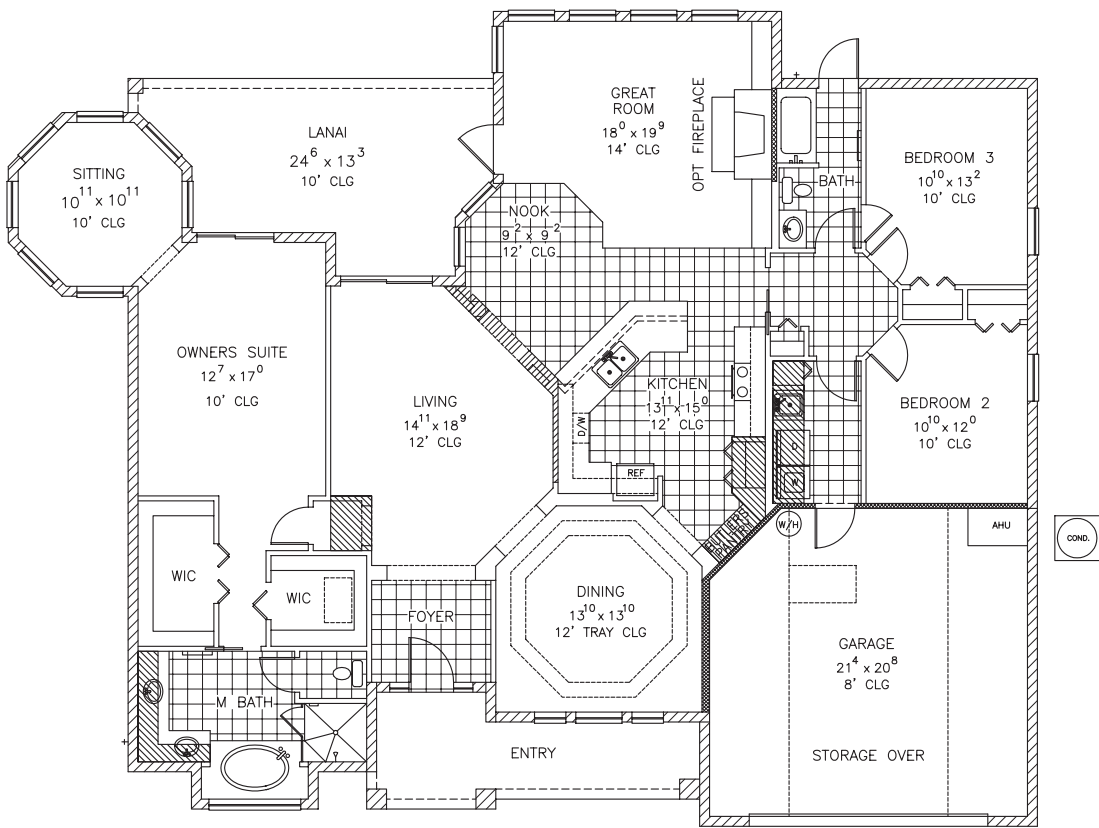

”THE FLORIDIAN”

LIVING	2322 sf
GARAGE	462 sf
LANAI	243 sf
ENTRY	134 sf
TOTAL	3161 sf

Dimensions 69'-1"x54'-8"

STOUGHTON & DURAN CUSTOM HOMES • 386.627.8993 • stoughtondurancustomhomes.com

CGC 047560

THIS IS AN ARTIST'S CONCEPTION AND MAY VARY FROM THE COMPLETED PRODUCT, DIMENSIONS ARE APPROXIMATE AND SUBJECT TO CHANGE, SOME OPTIONS MAY BE SHOWN WHICH ARE NOT INCLUDED IN THE BASE PRICE, COPYRIGHT STOUGHTON & DURAN CUSTOM HOMES 2015