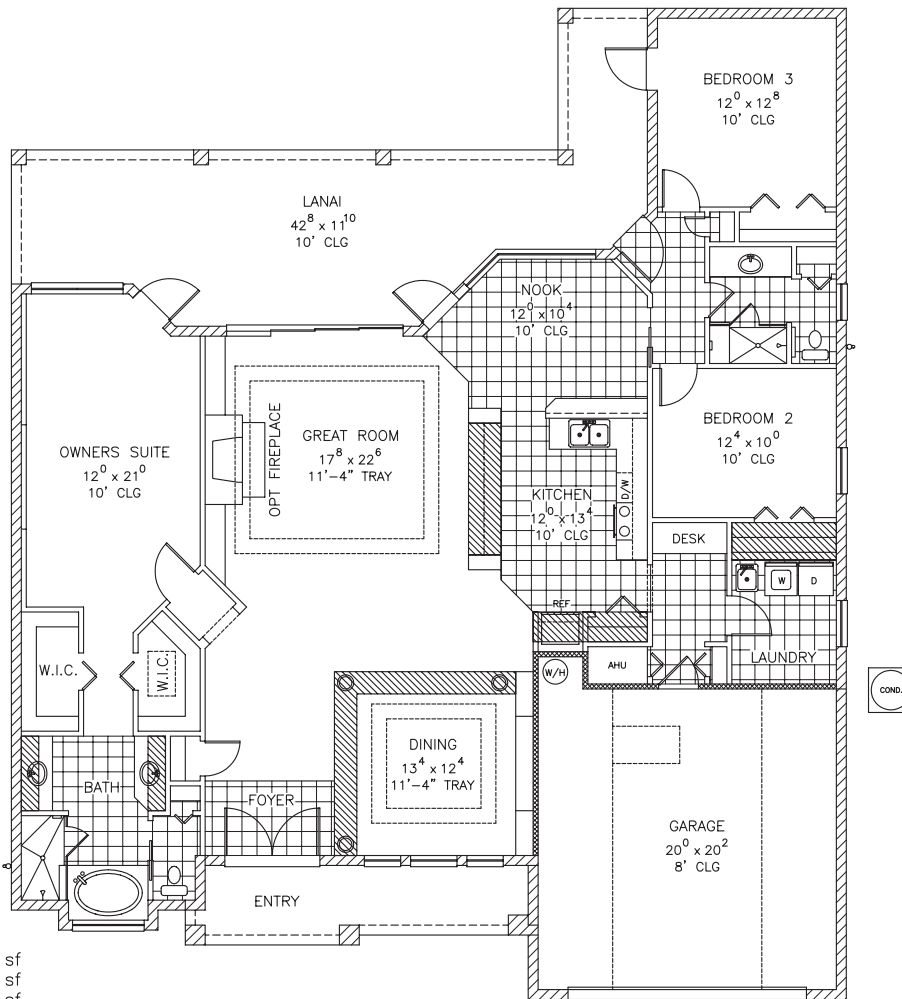

”THE CAROLINA”

LIVING	2203 sf
GARAGE	443 sf
LANAI	466 sf
ENTRY	111 sf
TOTAL	3223 sf

Dimensions 56'x66'-6"

STOUGHTON & DURAN CUSTOM HOMES • 386.627.8993 • stoughtondurancustomhomes.com

CGC 047560

THIS IS AN ARTIST'S CONCEPTION AND MAY VARY FROM THE COMPLETED PRODUCT, DIMENSIONS ARE APPROXIMATE AND SUBJECT TO CHANGE, SOME OPTIONS MAY BE SHOWN WHICH ARE NOT INCLUDED IN THE BASE PRICE, COPYRIGHT STOUGHTON & DURAN CUSTOM HOMES 2015