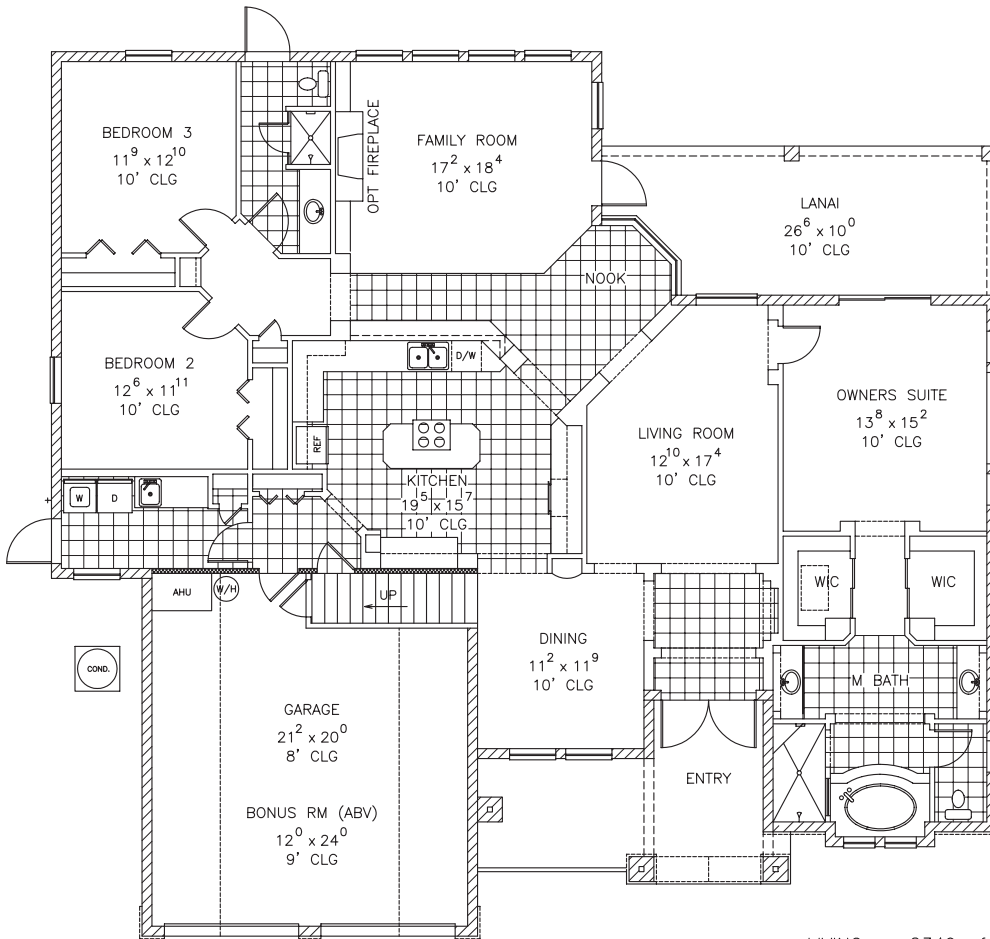

"THE ASHBURN I"

LIVING	2349 sf
BONUS	269 sf
GARAGE	499 sf
LANAI	241 sf
ENTRY	152 sf
TOTAL	3510 sf

Dimensions 63'-5"x59'-4"

STOUGHTON & DURAN CUSTOM HOMES • 386.627.8993 • stoughtondurancustomhomes.com

CGC 047560